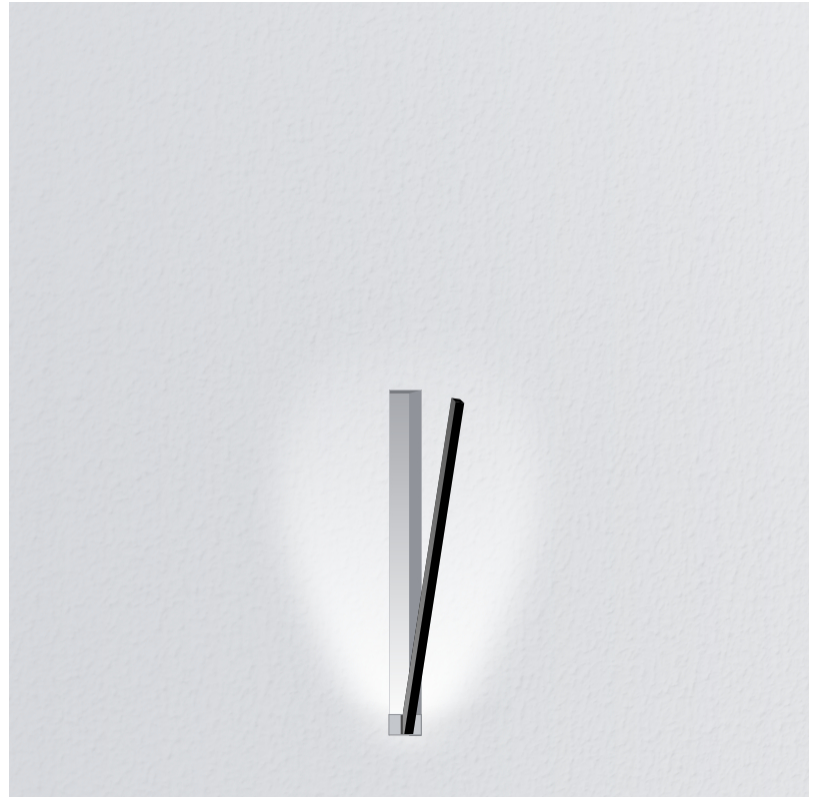

PROJECT
TYPE
SPECIFIER
QUANTITY
DATE

SPILLO 1 ROD RECESSED

D46005- -
base number   Color   Finish
                          Temperature   Options

1. To build a product code in our configurator select the specify button on the base model # product page
2. To build a manual product code on this datasheet choose from the options listed below in blue font and add the suffix to the base model #

GENERAL

Series: Spillo
Subseries: Spillo 1 Rod
Brand: Icone
Division: Design
Mounting Type: Recessed
Mounting Location: Wall
Subcategory: Ambient

PHYSICAL

Shape: Rectangle
Width (mm): 33
Width (in): 1 ⁵/₁₆
Height (mm): 326
Height (in): 12 ¹³/₁₆
Min. Recessing Depth (mm): 30
Min. Recessing Depth (in): 1 ³/₁₆
Light Distribution: Adjustable
Fixture Finish: WHI / BLK / CHR / BGD
Fixture Material: Brass

ELECTRICAL

Lamp Type: LED
Total Output Wattage (W): 3.96
Dimming: 0-10V Dimming
Driver Included: No
Driver Location: Remote
Driver Type: Constant Voltage - 120 / 277Vac
Driver Class: Class 2
Input Voltage (V): 120 - 277
Output Voltage (V): 12
Upon Request: (Not included, see components) 0-10Vdc dimming / 277Vac

LED

Color Temperature (°K): 2700 / 3000
Nominal Lumen (lm): 330
CRI: >90 CRI
Lamp Life (hrs): 50000

OPTICAL

Adjustability: Tilt 120°

RATINGS AND CERTIFICATIONS

Certified By: Certified for North American Standards
IP rating: IP20