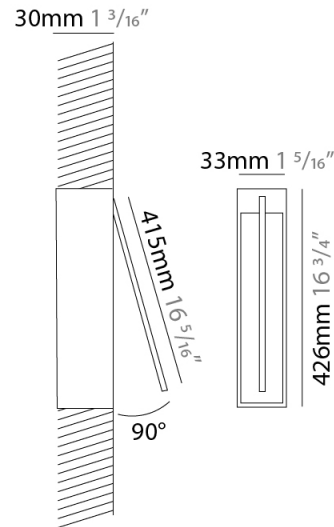

SPILLO 1 ROD RECESSED

D46006- -

base number   Color   Finish
Temperature   Options

1. To build a product code in our configurator select the specify button on the base model # product page
2. To build a manual product code on this datasheet choose from the options listed below in blue font and add the suffix to the base model #

GENERAL

Series: Spillo
Subseries: Spillo 1 Rod
Brand: Icone
Division: Design
Mounting Type: Recessed
Mounting Location: Wall
Subcategory: Ambient

PHYSICAL

Shape: Rectangle
Width (mm): 33
Width (in): 1 ⁵/₁₆
Height (mm): 426
Height (in): 16 ³/₄
Min. Recessing Depth (mm): 30
Min. Recessing Depth (in): 1 ³/₁₆
Light Distribution: Adjustable
Fixture Finish: WHI / BLK / CHR / BGD
Fixture Material: Brass

ELECTRICAL

Lamp Type: LED
Total Output Wattage (W): 4.8
Dimming: 0-10V Dimming
Driver Included: No
Driver Location: Remote
Driver Type: Constant Voltage - 120Vac
Driver Class: Class 2
Input Voltage (V): 120
Output Voltage (V): 12
Upon Request: (Not included, see components) 0-10Vdc dimming / 277Vac

LED

Color Temperature (°K): 2700 / 3000
Nominal Lumen (lm): 440
CRI: >90 CRI
Lamp Life (hrs): 50000

OPTICAL

Adjustability: Tilt 120°

RATINGS AND CERTIFICATIONS

Certified By: Certified for North American Standards
IP rating: IP20

PROJECT
TYPE
SPECIFIER
QUANTITY
DATE