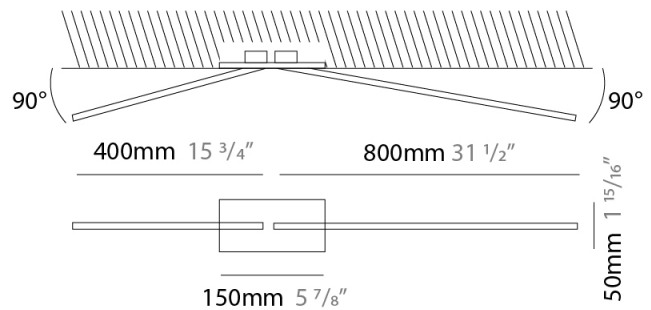

PROJECT _____
TYPE _____
SPECIFIER _____
QUANTITY _____
DATE _____

SPILLO 2 ROD RECESSED

D46031- _____ - _____
base number   Color   Finish
                         Temperature   Options

1. To build a product code in our configurator select the specify button on the base model # product page
2. To build a manual product code on this datasheet choose from the options listed below in blue font and add the suffix to the base model #

GENERAL

Series: Spillo
Subseries: Spillo 2 Rod
Brand: Icone
Division: Design
Mounting Type: Recessed
Mounting Location: Ceiling
Subcategory: Ambient

PHYSICAL

Shape: Rectangle
Length (mm): 50
Length (in): 1 ¹⁵/₁₆
Width (mm): 1200
Width (in): 47 ¹/₄
Height (mm): 800
Height (in): 31 ¹/₂
Light Distribution: Adjustable
Fixture Finish: WHI / BLK / CHR / BGD
Fixture Material: Brass

ELECTRICAL

Lamp Type: LED
Total Output Wattage (W): 15.36
Dimming: 0-10V Dimming
Driver Included: No
Driver Location: Remote
Driver Type: Constant Voltage - 120Vac
Driver Class: Class 2
Input Voltage (V): 120 - 277
Output Voltage (V): 12
Upon Request: (Not included, see components) 0-10Vdc dimming / 277Vac

LED

Color Temperature (°K): 2700 / 3000
Nominal Lumen (lm): 1320
CRI: >90 CRI
Lamp Life (hrs): 50000

OPTICAL

Adjustability: Tilt 90°

RATINGS AND CERTIFICATIONS

Certified By: Certified for North American Standards
IP rating: IP20