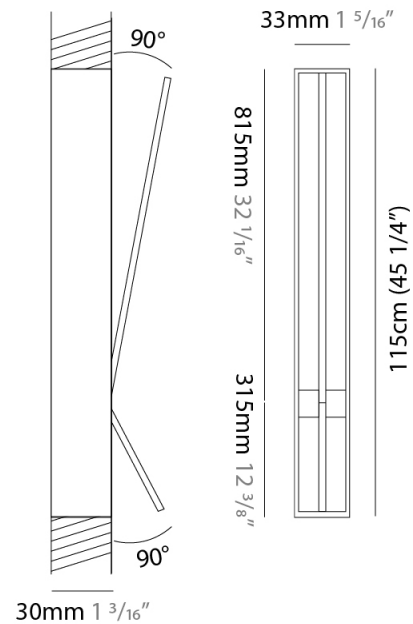

PROJECT	_____
TYPE	_____
SPECIFIER	_____
QUANTITY	_____
DATE	_____

SPILLO 2 ROD RECESSED

D46027- _____ - _____

base number   Color   Finish
_____   Temperature   Options

1. To build a product code in our configurator select the specify button on the base model # product page
2. To build a manual product code on this datasheet choose from the options listed below in blue font and add the suffix to the base model #

GENERAL

Series: Spillo
Subseries: Spillo 2 Rod
Brand: Icone
Division: Design
Mounting Type: Recessed
Mounting Location: Wall
Subcategory: Ambient

PHYSICAL

Shape: Rectangle
Width (mm): 33
Width (in): 1 ⁵/₁₆
Height (mm): 1150
Height (in): 45 ¹/₄
Min. Recessing Depth (mm): 30
Min. Recessing Depth (in): 1 ³/₁₆
Light Distribution: Adjustable
Fixture Finish: WHI / BLK / CHR / BGD
Fixture Material: Brass

ELECTRICAL

Lamp Type: LED
Total Output Wattage (W): 14.52
Dimming: 0-10V Dimming
Driver Included: No
Driver Location: Remote
Driver Type: Constant Voltage - 120Vac
Driver Class: Class 2
Input Voltage (V): 120 - 277
Output Voltage (V): 12
Upon Request: (Not included, see components) 0-10Vdc dimming / 277Vac

LED

Color Temperature (°K): 2700 / 3000
Nominal Lumen (lm): 1210
CRI: >90 CRI
Lamp Life (hrs): 50000

OPTICAL

Adjustability: Tilt 90°

RATINGS AND CERTIFICATIONS

Certified By: Certified for North American Standards
IP rating: IP20