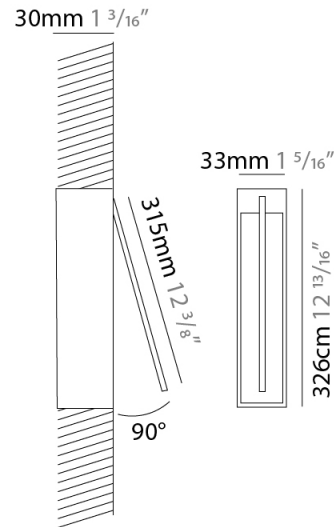

PROJECT
TYPE
SPECIFIER
QUANTITY
DATE

SPILLO 1 ROD RECESSED

D46005- -
base number   Color   Finish
                          Temperature   Options

1. To build a product code in our configurator select the specify button on the base model # product page
2. To build a manual product code on this datasheet choose from the options listed below in blue font and add the suffix to the base model #

GENERAL

Series: Spillo
Subseries: Spillo 1 Rod
Brand: Icone
Division: Design
Mounting Type: Recessed
Mounting Location: Wall
Subcategory: Ambient

PHYSICAL

Shape: Rectangle
Width (mm): 33
Width (in): 1 ⁵/₁₆
Height (mm): 326
Height (in): 12 ¹³/₁₆
Min. Recessing Depth (mm): 30
Min. Recessing Depth (in): 1 ³/₁₆
Light Distribution: Adjustable
Fixture Finish: WHI / BLK / CHR / BGD
Fixture Material: Brass

ELECTRICAL

Lamp Type: LED
Total Output Wattage (W): 3.96
Dimming: 0-10V Dimming
Driver Included: No
Driver Location: Remote
Driver Type: Constant Voltage - 120 / 277Vac
Driver Class: Class 2
Input Voltage (V): 120 - 277
Output Voltage (V): 12
Upon Request: (Not included, see components) 0-10Vdc dimming / 277Vac

LED

Color Temperature (°K): 2700 / 3000
Nominal Lumen (lm): 330
CRI: >90 CRI
Lamp Life (hrs): 50000

OPTICAL

Adjustability: Tilt 120°

RATINGS AND CERTIFICATIONS

Certified By: Certified for North American Standards
IP rating: IP20