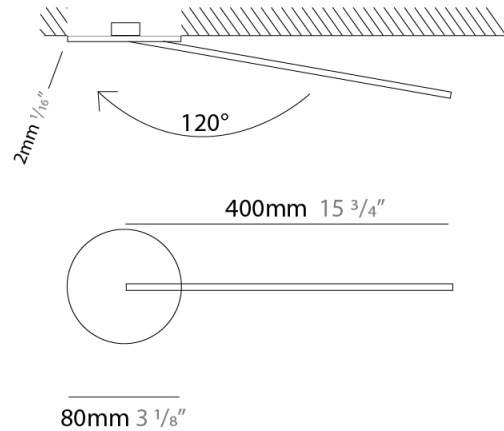

SPILLO 1 ROD ROUND BASE RECESSED

D46022- _____ - _____
base number   Color   Finish
                         Temperature   Options

1. To build a product code in our configurator select the specify button on the base model # product page
2. To build a manual product code on this datasheet choose from the options listed below in blue font and add the suffix to the base model #

GENERAL

Series: Spillo
Subseries: Spillo 1 Rod Round Base
Brand: Icone
Division: Design
Mounting Type: Recessed
Mounting Location: Wall
Subcategory: Ambient

PHYSICAL

Shape: Rectangle
Width (mm): 50
Width (in): 1 ¹⁵/₁₆
Height (mm): 400
Height (in): 15 ³/₄
Light Distribution: Adjustable
Fixture Finish: WHI / BLK / CHR / BGD
Fixture Material: Brass

ELECTRICAL

Lamp Type: LED
Total Output Wattage (W): 4.8
Dimming: 0-10V Dimming
Driver Included: No
Driver Location: Remote
Driver Type: Constant Voltage - 120Vac
Driver Class: Class 2
Input Voltage (V): 120
Output Voltage (V): 12
Upon Request: (Not included, see components) 0-10Vdc dimming / 277Vac

LED

Color Temperature (°K): 2700 / 3000
Nominal Lumen (lm): 440
CRI: >90 CRI
Lamp Life (hrs): 50000

OPTICAL

Adjustability: Tilt 120°

RATINGS AND CERTIFICATIONS

Certified By: Certified for North American Standards
IP rating: IP20