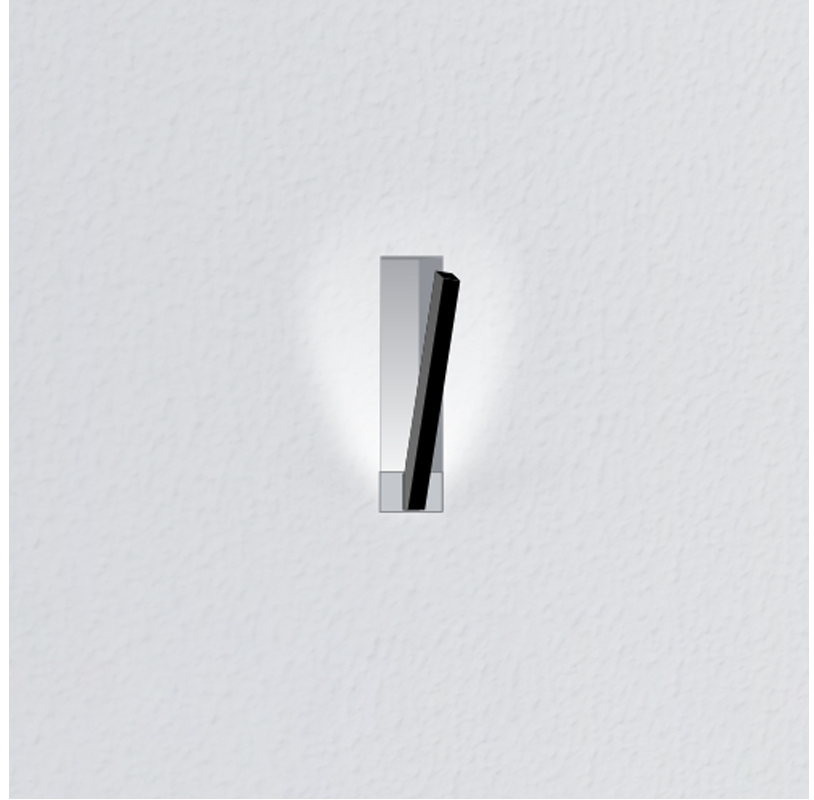

PROJECT
TYPE
SPECIFIER
QUANTITY
DATE

SPILLO 1 ROD RECESSED

D46003- -

base number   Color   Finish
Temperature   Options

1. To build a product code in our configurator select the specify button on the base model # product page
2. To build a manual product code on this datasheet choose from the options listed below in blue font and add the suffix to the base model #

GENERAL

Series: Spillo
Subseries: Spillo 1 Rod
Brand: Icone
Division: Design
Mounting Type: Recessed
Mounting Location: Wall
Subcategory: Ambient

PHYSICAL

Shape: Rectangle
Width (mm): 33
Width (in): 1 ⁵/₁₆
Height (mm): 126
Height (in): 4 ¹⁵/₁₆
Min. Recessing Depth (mm): 30
Min. Recessing Depth (in): 1 ³/₁₆
Light Distribution: Adjustable
[Fixture Finish: WHI / BLK / CHR / BGD](#)
Fixture Material: Brass

ELECTRICAL

Lamp Type: LED
Total Output Wattage (W): 1.32
Dimming: 0-10V Dimming
Driver Included: No
Driver Location: Remote
Driver Type: Constant Voltage - 120 / 277Vac
Driver Class: Class 2
Input Voltage (V): 120 - 277
Output Voltage (V): 12
Upon Request: (Not included, see components) 0-10Vdc dimming / 277Vac

LED

[Color Temperature (°K): 2700 / 3000](#)
Nominal Lumen (lm): 110
CRI: >90 CRI
Lamp Life (hrs): 50000

OPTICAL

Adjustability: Tilt 120°

RATINGS AND CERTIFICATIONS

Certified By: Certified for North American Standards
IP rating: IP20