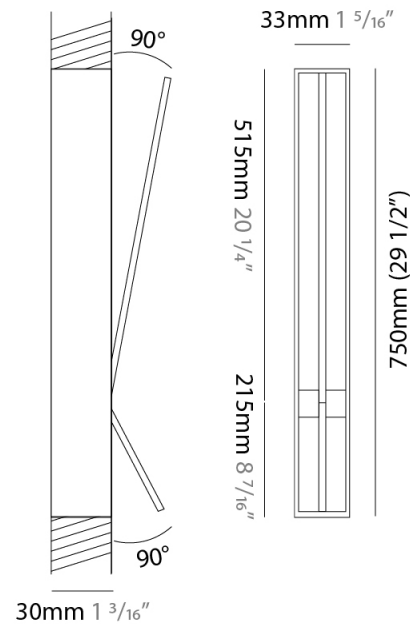

PROJECT	_____
TYPE	_____
SPECIFIER	_____
QUANTITY	_____
DATE	_____

SPILLO 2 ROD RECESSED

D46026- _____ - _____

base number   Color   Finish
Temperature   Options

1. To build a product code in our configurator select the specify button on the base model # product page
2. To build a manual product code on this datasheet choose from the options listed below in blue font and add the suffix to the base model #

GENERAL

Series: Spillo
Subseries: Spillo 2 Rod
Brand: Icone
Division: Design
Mounting Type: Recessed
Mounting Location: Wall
Subcategory: Ambient

PHYSICAL

Shape: Rectangle
Width (mm): 33
Width (in): 1 5/16
Height (mm): 750
Height (in): 29 1/2
Min. Recessing Depth (mm): 30
Min. Recessing Depth (in): 1 3/16
Light Distribution: Adjustable
Fixture Finish: WHI / BLK / CHR / BGD
Fixture Material: Brass

ELECTRICAL

Lamp Type: LED
Total Output Wattage (W): 9.24
Dimming: 0-10V Dimming
Driver Included: No
Driver Location: Remote
Driver Type: Constant Voltage - 120Vac
Driver Class: Class 2
Input Voltage (V): 120 - 277
Output Voltage (V): 12
Upon Request: (Not included, see components) 0-10Vdc dimming / 277Vac

LED

Color Temperature (°K): 2700 / 3000
Nominal Lumen (lm): 770
CRI: >90 CRI
Lamp Life (hrs): 50000

OPTICAL

Adjustability: Tilt 90°

RATINGS AND CERTIFICATIONS

Certified By: Certified for North American Standards
IP rating: IP20