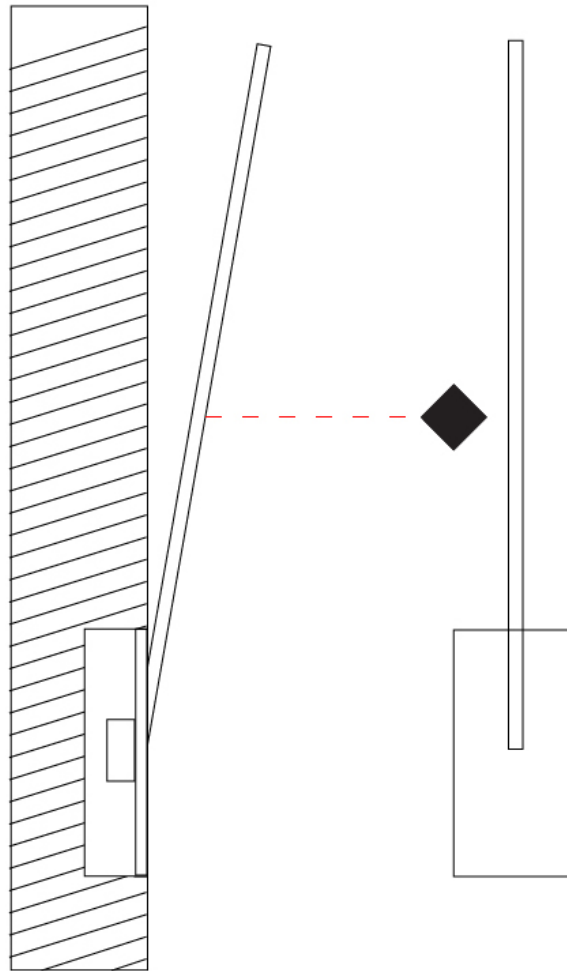

SPILLO 1 ROD RECESSED

D46018-

PROJECT _____

TYPE _____

SPECIFIER _____

QUANTITY _____

DATE _____

D