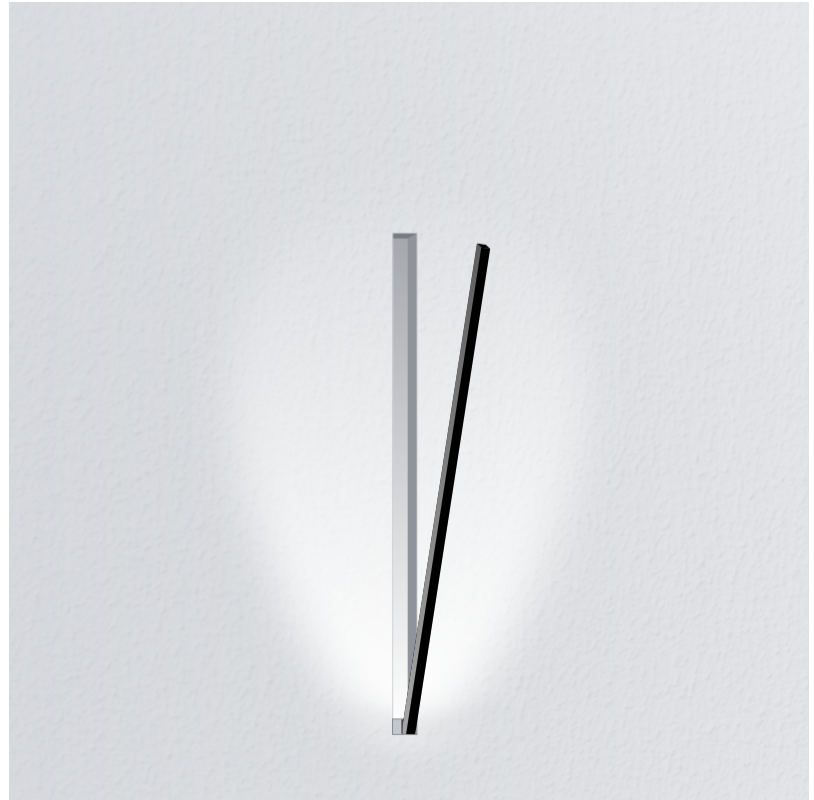

SPILLO 1 ROD RECESSED

D46008- -

base number
Color   Temperature   Finish   Options

1. To build a product code in our configurator select the specify button on the base model # product page
2. To build a manual product code on this datasheet choose from the options listed below in blue font and add the suffix to the base model #

GENERAL

Series: Spillo
Subseries: Spillo 1 Rod
Brand: Icone
Division: Design
Mounting Type: Recessed
Mounting Location: Wall
Subcategory: Ambient

PHYSICAL

Shape: Rectangle
Width (mm): 33
Width (in): 1 ⁵/₁₆
Height (mm): 626
Height (in): 24 ⁵/₈
Min. Recessing Depth (mm): 30
Min. Recessing Depth (in): 1 ³/₁₆
Light Distribution: Adjustable
[Fixture Finish: WHI / BLK / CHR / BGD](#)
Fixture Material: Brass

ELECTRICAL

Lamp Type: LED
Total Output Wattage (W): 7.92
Dimming: 0-10V Dimming
Driver Included: No
Driver Location: Remote
Driver Type: Constant Voltage - 120Vac
Driver Class: Class 2
Input Voltage (V): 120
Output Voltage (V): 12
Upon Request: (Not included, see components) 0-10Vdc dimming / 277Vac

LED

[Color Temperature (°K): 2700 / 3000](#)
Nominal Lumen (lm): 660
CRI: >90 CRI
Lamp Life (hrs): 50000

OPTICAL

Adjustability: Tilt 120°

RATINGS AND CERTIFICATIONS

Certified By: Certified for North American Standards
IP rating: IP20

PROJECT
TYPE
SPECIFIER
QUANTITY
DATE