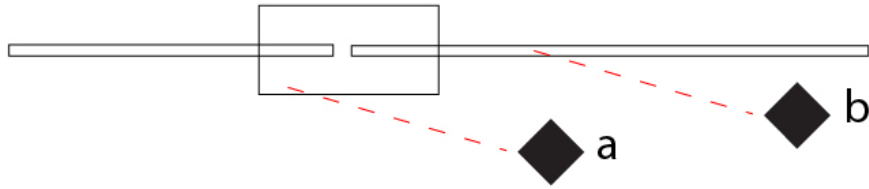

SPILLO 2 ROD RECESSED

D46029-

PROJECT	_____
TYPE	_____
SPECIFIER	_____
QUANTITY	_____
DATE	_____

D