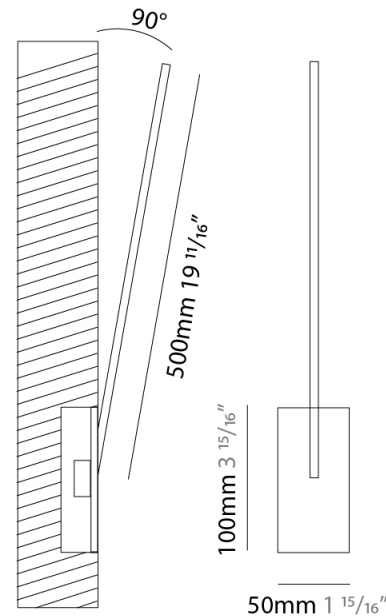

PROJECT
TYPE
SPECIFIER
QUANTITY
DATE

SPILLO 1 ROD RECESSED

D46015- -
base number   Color   Finish
                          Temperature   Options

1. To build a product code in our configurator select the specify button on the base model # product page
2. To build a manual product code on this datasheet choose from the options listed below in blue font and add the suffix to the base model #

GENERAL

Series: Spillo
Subseries: Spillo 1 Rod
Brand: Icone
Division: Design
Mounting Type: Recessed
Mounting Location: Wall
Subcategory: Ambient

PHYSICAL

Shape: Rectangle
Width (mm): 50
Width (in): 1 15/16
Height (mm): 500
Height (in): 19 11/16
Light Distribution: Adjustable
Fixture Finish: WHI / BLK / CHR / BGD
Fixture Material: Brass

ELECTRICAL

Lamp Type: LED
Total Output Wattage (W): 6.6
Dimming: 0-10V Dimming
Driver Included: No
Driver Location: Remote
Driver Type: Constant Voltage - 120Vac
Driver Class: Class 2
Input Voltage (V): 120
Output Voltage (V): 12
Upon Request: (Not included, see components) 0-10Vdc dimming / 277Vac

LED

Color Temperature (°K): 2700 / 3000
Nominal Lumen (lm): 550
CRI: >90 CRI
Lamp Life (hrs): 50000

OPTICAL

Adjustability: Tilt 120°

RATINGS AND CERTIFICATIONS

Certified By: Certified for North American Standards
IP rating: IP20