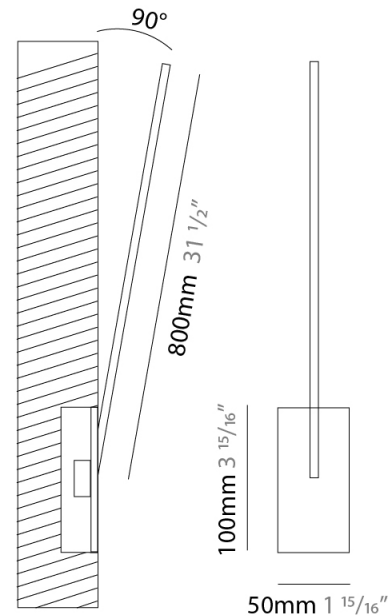

PROJECT
TYPE
SPECIFIER
QUANTITY
DATE

SPILLO 1 ROD RECESSED

D46018- -
base number   Color   Finish
                          Temperature   Options

1. To build a product code in our configurator select the specify button on the base model # product page
2. To build a manual product code on this datasheet choose from the options listed below in blue font and add the suffix to the base model #

GENERAL

Series: Spillo
Subseries: Spillo 1 Rod
Brand: Icone
Division: Design
Mounting Type: Recessed
Mounting Location: Wall
Subcategory: Ambient

PHYSICAL

Shape: Rectangle
Width (mm): 50
Width (in): 1 15/16
Height (mm): 800
Height (in): 31 1/2
Light Distribution: Adjustable
Fixture Finish: WHI / BLK / CHR / BGD
Fixture Material: Brass

ELECTRICAL

Lamp Type: LED
Total Output Wattage (W): 10.56
Dimming: 0-10V Dimming
Driver Included: No
Driver Location: Remote
Driver Type: Constant Voltage - 120Vac
Driver Class: Class 2
Input Voltage (V): 120
Output Voltage (V): 12
Upon Request: (Not included, see components) 0-10Vdc dimming / 277Vac

LED

Color Temperature (°K): 2700 / 3000
Nominal Lumen (lm): 880
CRI: >90 CRI
Lamp Life (hrs): 50000

OPTICAL

Adjustability: Tilt 120°

RATINGS AND CERTIFICATIONS

Certified By: Certified for North American Standards
IP rating: IP20