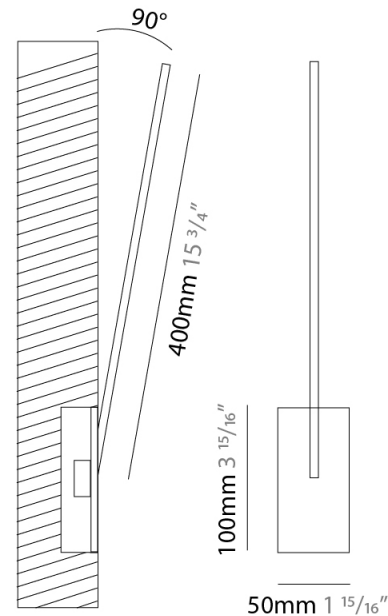

PROJECT
TYPE
SPECIFIER
QUANTITY
DATE

SPILLO 1 ROD RECESSED

D46014- -
base number   Color   Finish
                          Temperature   Options

1. To build a product code in our configurator select the specify button on the base model # product page
2. To build a manual product code on this datasheet choose from the options listed below in blue font and add the suffix to the base model #

GENERAL

Series: Spillo
Subseries: Spillo 1 Rod
Brand: Icone
Division: Design
Mounting Type: Recessed
Mounting Location: Wall
Subcategory: Ambient

PHYSICAL

Shape: Rectangle
Width (mm): 50
Width (in): 1 15/16
Height (mm): 400
Height (in): 15 3/4
Light Distribution: Adjustable
Fixture Finish: WHI / BLK / CHR / BGD
Fixture Material: Brass

ELECTRICAL

Lamp Type: LED
Total Output Wattage (W): 4.8
Dimming: 0-10V Dimming
Driver Included: No
Driver Location: Remote
Driver Type: Constant Voltage - 120Vac
Driver Class: Class 2
Input Voltage (V): 120
Output Voltage (V): 12
Upon Request: (Not included, see components) 0-10Vdc dimming / 277Vac

LED

Color Temperature (°K): 2700 / 3000
Nominal Lumen (lm): 440
CRI: >90 CRI
Lamp Life (hrs): 50000

OPTICAL

Adjustability: Tilt 120°

RATINGS AND CERTIFICATIONS

Certified By: Certified for North American Standards
IP rating: IP20