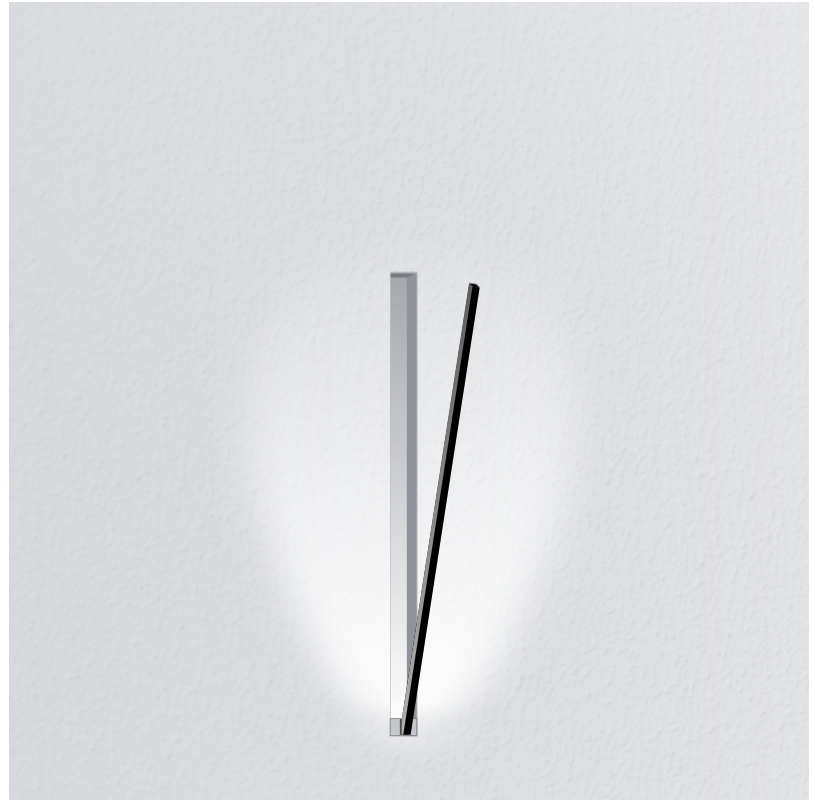

SPILLO 1 ROD RECESSED

D46007- -

base number
Color   Finish
Temperature   Options

1. To build a product code in our configurator select the specify button on the base model # product page
2. To build a manual product code on this datasheet choose from the options listed below in blue font and add the suffix to the base model #

GENERAL

Series: Spillo
Subseries: Spillo 1 Rod
Brand: Icone
Division: Design
Mounting Type: Recessed
Mounting Location: Wall
Subcategory: Ambient

PHYSICAL

Shape: Rectangle
Width (mm): 33
Width (in): 1 ⁵/₁₆
Height (mm): 526
Height (in): 20 ¹¹/₁₆
Min. Recessing Depth (mm): 30
Min. Recessing Depth (in): 1 ³/₁₆
Light Distribution: Adjustable
Fixture Finish: WHI / BLK / CHR / BGD
Fixture Material: Brass

ELECTRICAL

Lamp Type: LED
Total Output Wattage (W): 6.6
Dimming: 0-10V Dimming
Driver Included: No
Driver Location: Remote
Driver Type: Constant Voltage - 120 / 277Vac
Driver Class: Class 2
Input Voltage (V): 120 - 277
Output Voltage (V): 12
Upon Request: (Not included, see components) 0-10Vdc dimming / 277Vac

LED

Color Temperature (°K): 2700 / 3000
Nominal Lumen (lm): 550
CRI: >90 CRI
Lamp Life (hrs): 50000

OPTICAL

Adjustability: Tilt 120°

RATINGS AND CERTIFICATIONS

Certified By: Certified for North American Standards
IP rating: IP20

PROJECT
TYPE
SPECIFIER
QUANTITY
DATE