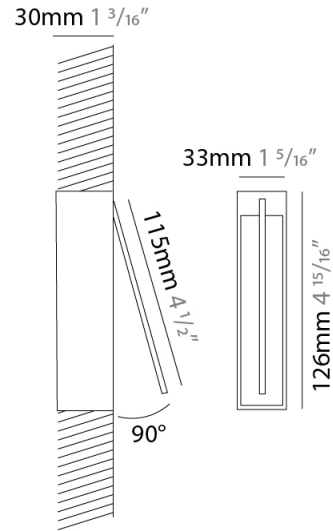

PROJECT
TYPE
SPECIFIER
QUANTITY
DATE

SPILLO 1 ROD RECESSED

D46003- -

base number   Color   Finish
Temperature   Options

1. To build a product code in our configurator select the specify button on the base model # product page
2. To build a manual product code on this datasheet choose from the options listed below in blue font and add the suffix to the base model #

GENERAL

Series: Spillo
Subseries: Spillo 1 Rod
Brand: Icone
Division: Design
Mounting Type: Recessed
Mounting Location: Wall
Subcategory: Ambient

PHYSICAL

Shape: Rectangle
Width (mm): 33
Width (in): 1 ⁵/₁₆
Height (mm): 126
Height (in): 4 ¹⁵/₁₆
Min. Recessing Depth (mm): 30
Min. Recessing Depth (in): 1 ³/₁₆
Light Distribution: Adjustable
[Fixture Finish: WHI / BLK / CHR / BGD](#)
Fixture Material: Brass

ELECTRICAL

Lamp Type: LED
Total Output Wattage (W): 1.32
Dimming: 0-10V Dimming
Driver Included: No
Driver Location: Remote
Driver Type: Constant Voltage - 120 / 277Vac
Driver Class: Class 2
Input Voltage (V): 120 - 277
Output Voltage (V): 12
Upon Request: (Not included, see components) 0-10Vdc dimming / 277Vac

LED

[Color Temperature (°K): 2700 / 3000](#)
Nominal Lumen (lm): 110
CRI: >90 CRI
Lamp Life (hrs): 50000

OPTICAL

Adjustability: Tilt 120°

RATINGS AND CERTIFICATIONS

Certified By: Certified for North American Standards
IP rating: IP20