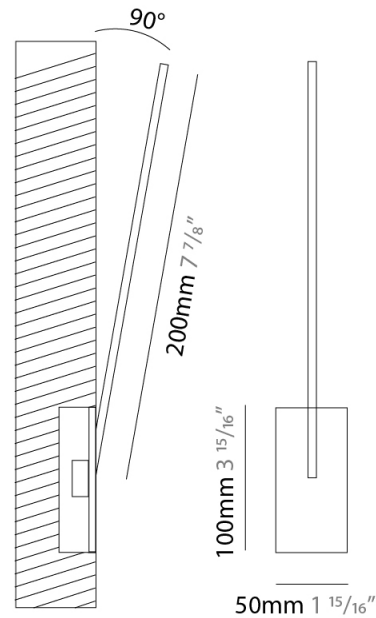

PROJECT	_____
TYPE	_____
SPECIFIER	_____
QUANTITY	_____
DATE	_____

SPILLO 1 ROD RECESSED

D46012- _____ - _____
base number   Color   Finish
                         Temperature   Options

1. To build a product code in our configurator select the specify button on the base model # product page
2. To build a manual product code on this datasheet choose from the options listed below in blue font and add the suffix to the base model #

GENERAL

Series: Spillo
Subseries: Spillo 1 Rod
Brand: Icone
Division: Design
Mounting Type: Recessed
Mounting Location: Wall
Subcategory: Ambient

PHYSICAL

Shape: Rectangle
Width (mm): 50
Width (in): 1 15/16
Height (mm): 200
Height (in): 7 7/8
Light Distribution: Adjustable
Fixture Finish: WHI / BLK / CHR / BGD
Fixture Material: Brass

ELECTRICAL

Lamp Type: LED
Total Output Wattage (W): 2.64
Dimming: 0-10V Dimming
Driver Included: No
Driver Location: Remote
Driver Type: Constant Voltage - 120 / 277Vac
Driver Class: Class 2
Input Voltage (V): 120 - 277
Output Voltage (V): 12
Upon Request: (Not included, see components) 0-10Vdc dimming / 277Vac

LED

Color Temperature (°K): 2700 / 3000
Nominal Lumen (lm): 220
CRI: >90 CRI
Lamp Life (hrs): 50000

OPTICAL

Adjustability: Tilt 120°

RATINGS AND CERTIFICATIONS

Certified By: Certified for North American Standards
IP rating: IP20