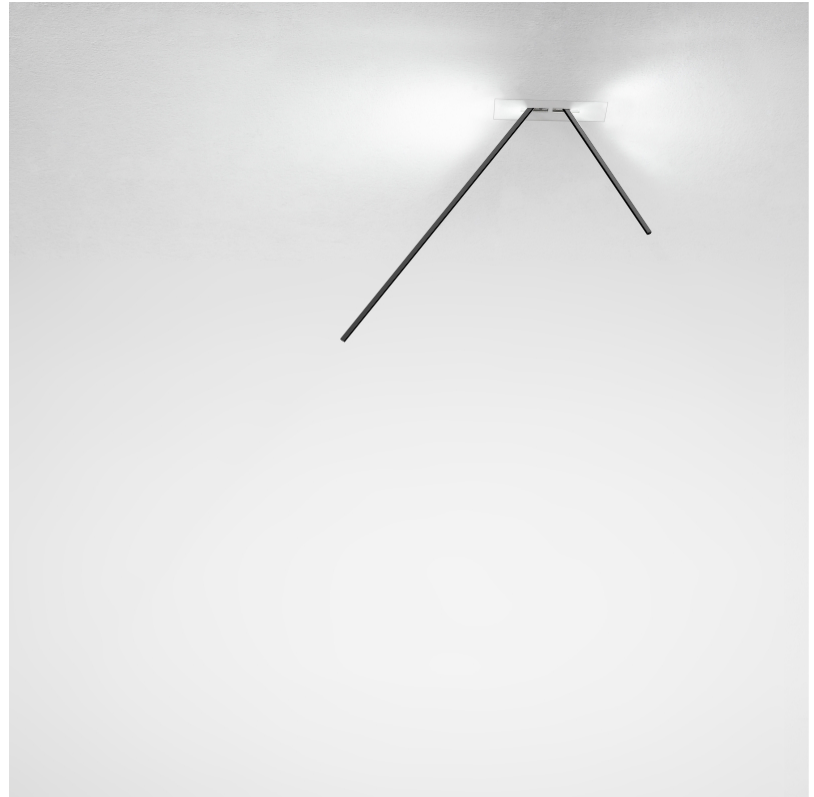

SPILLO 2 ROD RECESSED

D46029- -

base number
Color   Temperature   Finish   Options

1. To build a product code in our configurator select the specify button on the base model # product page
2. To build a manual product code on this datasheet choose from the options listed below in blue font and add the suffix to the base model #

GENERAL

Series: Spillo
Subseries: Spillo 2 Rod
Brand: Icone
Division: Design
Mounting Type: Recessed
Mounting Location: Ceiling
Subcategory: Ambient

PHYSICAL

Shape: Rectangle
Length (mm): 50
Length (in): 1 ¹⁵/₁₆
Width (mm): 600
Width (in): 23 ⁵/₆
Height (mm): 400
Height (in): 15 ³/₄
Light Distribution: Adjustable
Fixture Finish: WHI / BLK / CHR / BGD
Fixture Material: Brass

ELECTRICAL

Lamp Type: LED
Total Output Wattage (W): 7.44
Dimming: 0-10V Dimming
Driver Included: No
Driver Location: Remote
Driver Type: Constant Voltage - 120Vac
Driver Class: Class 2
Input Voltage (V): 120 - 277
Output Voltage (V): 12
Upon Request: (Not included, see components) 0-10Vdc dimming / 277Vac

LED

Color Temperature (°K): 2700 / 3000
Nominal Lumen (lm): 660
CRI: >90 CRI
Lamp Life (hrs): 50000

OPTICAL

Adjustability: Tilt 90°

RATINGS AND CERTIFICATIONS

Certified By: Certified for North American Standards
IP rating: IP20

PROJECT _____
TYPE _____
SPECIFIER _____
QUANTITY _____
DATE _____