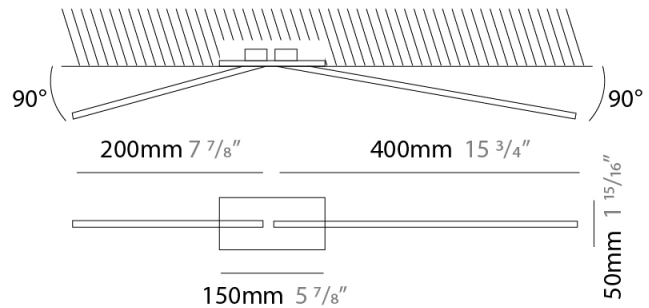

SPILLO 2 ROD RECESSED

D46029- -

base number
Color   Temperature   Finish   Options

1. To build a product code in our configurator select the specify button on the base model # product page
2. To build a manual product code on this datasheet choose from the options listed below in blue font and add the suffix to the base model #

GENERAL

Series: Spillo
Subseries: Spillo 2 Rod
Brand: Icone
Division: Design
Mounting Type: Recessed
Mounting Location: Ceiling
Subcategory: Ambient

PHYSICAL

Shape: Rectangle
Length (mm): 50
Length (in): 1 ¹⁵/₁₆
Width (mm): 600
Width (in): 23 ⁵/₆
Height (mm): 400
Height (in): 15 ³/₄
Light Distribution: Adjustable
Fixture Finish: WHI / BLK / CHR / BGD
Fixture Material: Brass

ELECTRICAL

Lamp Type: LED
Total Output Wattage (W): 7.44
Dimming: 0-10V Dimming
Driver Included: No
Driver Location: Remote
Driver Type: Constant Voltage - 120Vac
Driver Class: Class 2
Input Voltage (V): 120 - 277
Output Voltage (V): 12
Upon Request: (Not included, see components) 0-10Vdc dimming / 277Vac

LED

Color Temperature (°K): 2700 / 3000
Nominal Lumen (lm): 660
CRI: >90 CRI
Lamp Life (hrs): 50000

OPTICAL

Adjustability: Tilt 90°

RATINGS AND CERTIFICATIONS

Certified By: Certified for North American Standards
IP rating: IP20

PROJECT _____
TYPE _____
SPECIFIER _____
QUANTITY _____
DATE _____