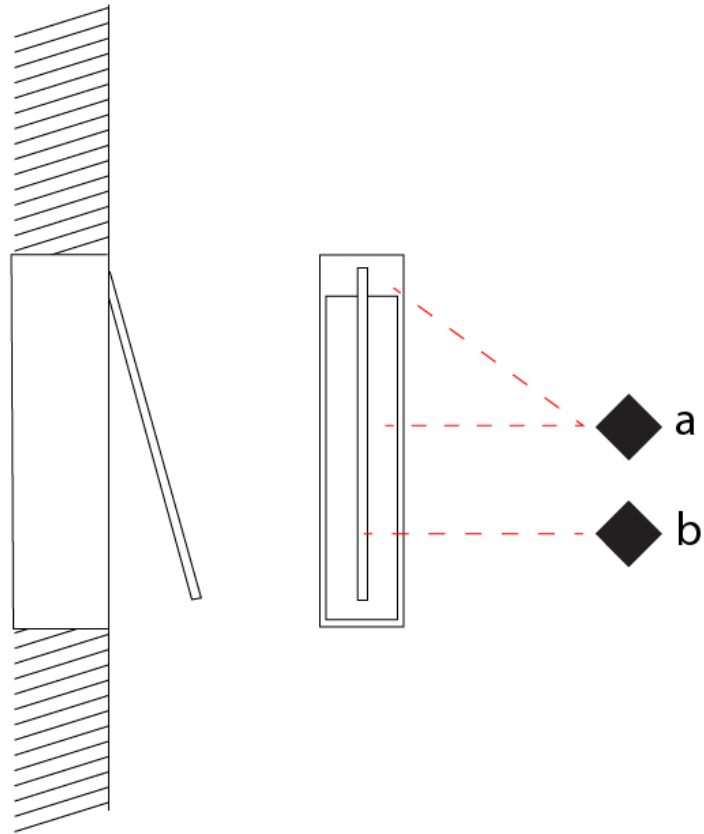

SPILLO 1 ROD RECESSED

D46006-

PROJECT _____

TYPE _____

SPECIFIER _____

QUANTITY _____

DATE _____

D