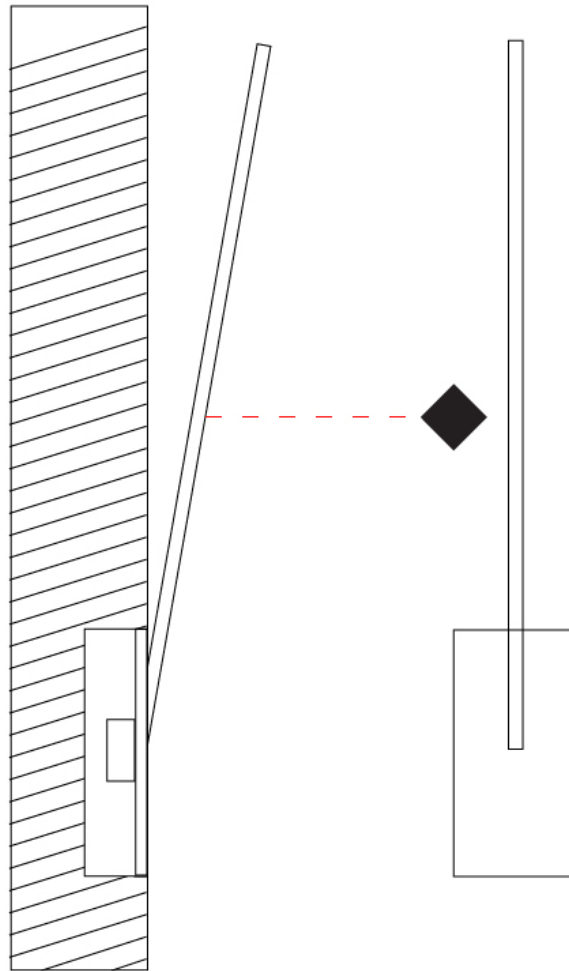

SPILLO 1 ROD RECESSED

D46015-

PROJECT _____

TYPE _____

SPECIFIER _____

QUANTITY _____

DATE _____

D