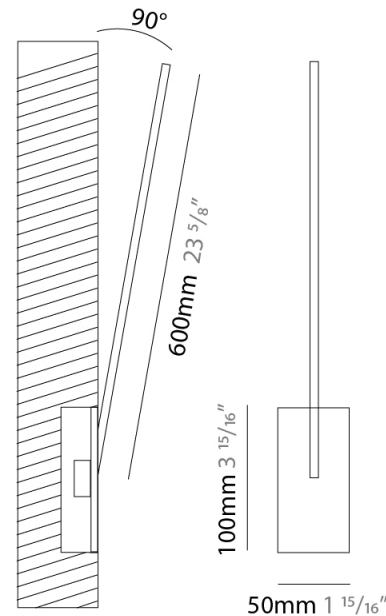

PROJECT	_____
TYPE	_____
SPECIFIER	_____
QUANTITY	_____
DATE	_____

SPILLO 1 ROD RECESSED

D46016- _____ - _____
base number   Color   Finish
                                         Temperature   Options

1. To build a product code in our configurator select the specify button on the base model # product page
2. To build a manual product code on this datasheet choose from the options listed below in blue font and add the suffix to the base model #

GENERAL

Series: Spillo
Subseries: Spillo 1 Rod
Brand: Icone
Division: Design
Mounting Type: Recessed
Mounting Location: Wall
Subcategory: Ambient

PHYSICAL

Shape: Rectangle
Width (mm): 50
Width (in): 1 ¹⁵/₁₆
Height (mm): 600
Height (in): 23 ⁵/₈
Light Distribution: Adjustable
Fixture Finish: WHI / BLK / CHR / BGD
Fixture Material: Brass

ELECTRICAL

Lamp Type: LED
Total Output Wattage (W): 7.92
Dimming: 0-10V Dimming
Driver Included: No
Driver Location: Remote
Driver Type: Constant Voltage - 120Vac
Driver Class: Class 2
Input Voltage (V): 120
Output Voltage (V): 12
Upon Request: (Not included, see components) 0-10Vdc dimming / 277Vac

LED

Color Temperature (°K): 2700 / 3000
Nominal Lumen (lm): 660
CRI: >90 CRI
Lamp Life (hrs): 50000

OPTICAL

Adjustability: Tilt 120°

RATINGS AND CERTIFICATIONS

Certified By: Certified for North American Standards
IP rating: IP20