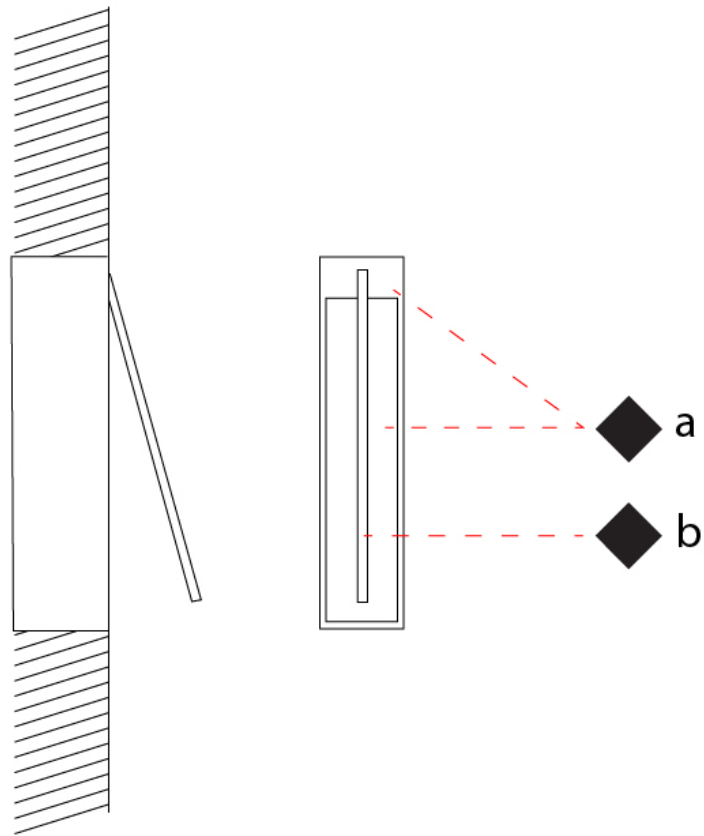

SPILO 1 ROD RECESSED

D46007-

PROJECT

TYPE

SPECIFIER

QUANTITY

DATE

D