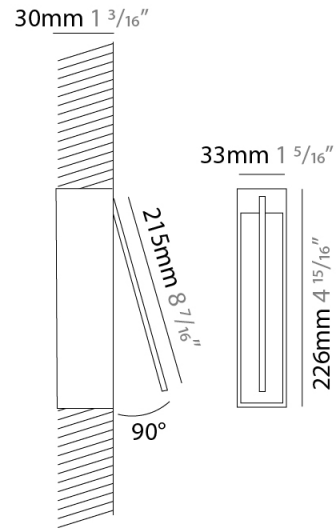

SPILLO 1 ROD RECESSED

D46004- -

base number
Color   Finish
Temperature   Options

1. To build a product code in our configurator select the specify button on the base model # product page
2. To build a manual product code on this datasheet choose from the options listed below in blue font and add the suffix to the base model #

GENERAL

Series: Spillo
Subseries: Spillo 1 Rod
Brand: Icone
Division: Design
Mounting Type: Recessed
Mounting Location: Wall
Subcategory: Ambient

PHYSICAL

Shape: Rectangle
Width (mm): 33
Width (in): 1 ⁵/₁₆
Height (mm): 226
Height (in): 8 ⁷/₈
Min. Recessing Depth (mm): 30
Min. Recessing Depth (in): 1 ³/₁₆
Light Distribution: Adjustable
[Fixture Finish: WHI / BLK / CHR / BGD](#)
Fixture Material: Brass

ELECTRICAL

Lamp Type: LED
Total Output Wattage (W): 2.64
Dimming: 0-10V Dimming
Driver Included: No
Driver Location: Remote
Driver Type: Constant Voltage - 120 / 277Vac
Driver Class: Class 2
Input Voltage (V): 120 - 277
Output Voltage (V): 12
Upon Request: (Not included, see components) 0-10Vdc dimming / 277Vac

LED

[Color Temperature (°K): 2700 / 3000](#)
Nominal Lumen (lm): 220
CRI: >90 CRI
Lamp Life (hrs): 50000

OPTICAL

Adjustability: Tilt 120°

RATINGS AND CERTIFICATIONS

Certified By: Certified for North American Standards
IP rating: IP20

PROJECT
TYPE
SPECIFIER
QUANTITY
DATE