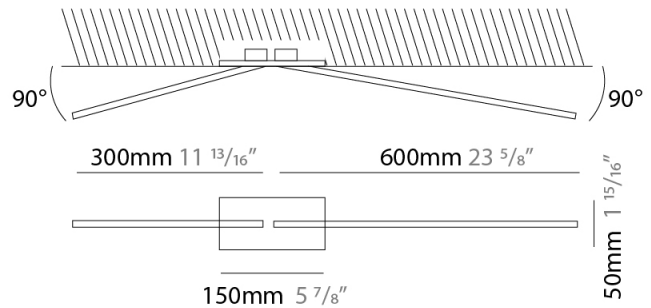

PROJECT	_____
TYPE	_____
SPECIFIER	_____
QUANTITY	_____
DATE	_____

SPILLO 2 ROD RECESSED

D46030- _____ - _____

base number   Color   Finish
_____   Temperature   Options

1. To build a product code in our configurator select the specify button on the base model # product page
2. To build a manual product code on this datasheet choose from the options listed below in blue font and add the suffix to the base model #

GENERAL

Series: Spillo
Subseries: Spillo 2 Rod
Brand: Icone
Division: Design
Mounting Type: Recessed
Mounting Location: Ceiling
Subcategory: Ambient

PHYSICAL

Shape: Rectangle
Length (mm): 50
Length (in): 1 ¹⁵/₁₆
Width (mm): 900
Width (in): 35 ⁷/₁₆
Height (mm): 600
Height (in): 23 ⁵/₈
Light Distribution: Adjustable
Fixture Finish: WHI / BLK / CHR / BGD
Fixture Material: Brass

ELECTRICAL

Lamp Type: LED
Total Output Wattage (W): 11.88
Dimming: 0-10V Dimming
Driver Included: No
Driver Location: Remote
Driver Type: Constant Voltage - 120Vac
Driver Class: Class 2
Input Voltage (V): 120
Output Voltage (V): 12
Upon Request: (Not included, see components) 0-10Vdc dimming / 277Vac

LED

Color Temperature (°K): 2700 / 3000
Nominal Lumen (lm): 990
CRI: >90 CRI
Lamp Life (hrs): 50000

OPTICAL

Adjustability: Tilt 90°

RATINGS AND CERTIFICATIONS

Certified By: Certified for North American Standards
IP rating: IP20