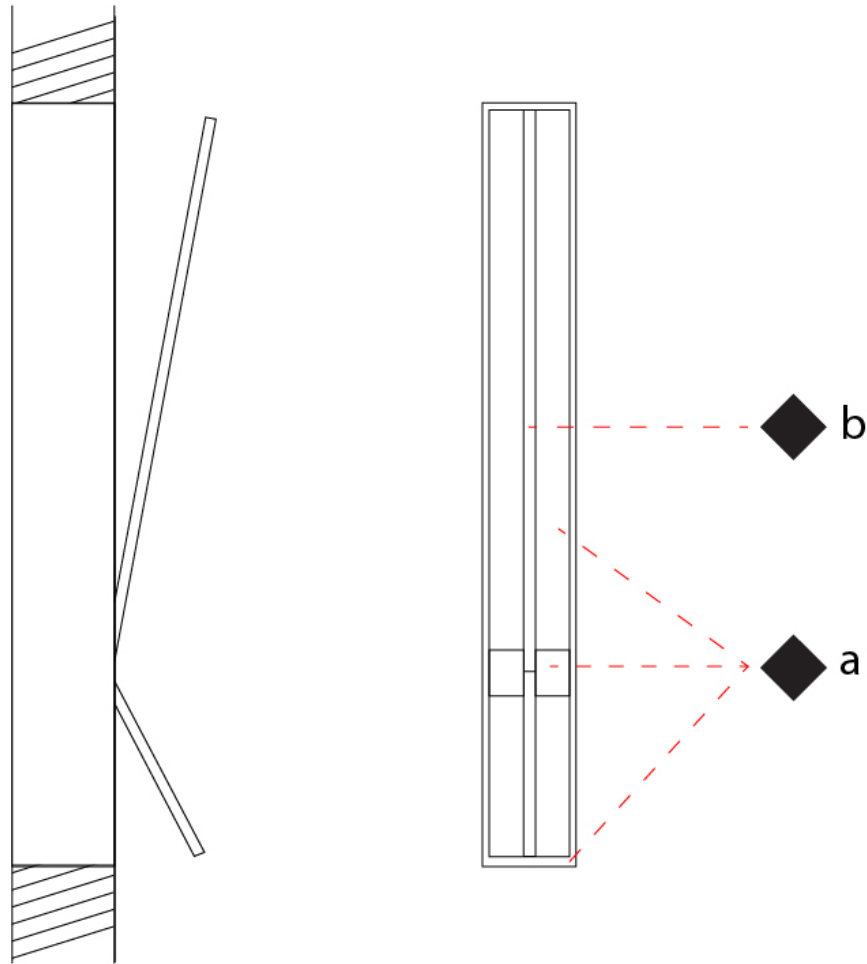

SPILLO 2 ROD RECESSED

D46026-

PROJECT
TYPE
SPECIFIER
QUANTITY
DATE

D