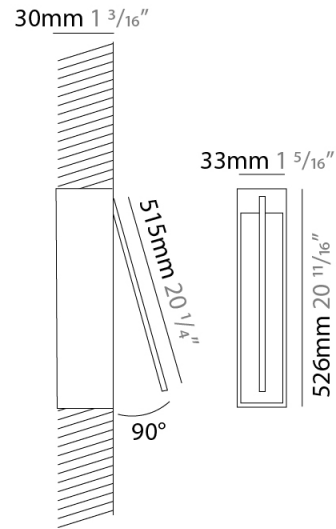

SPILLO 1 ROD RECESSED

D46007- -

base number
Color   Finish
Temperature   Options

1. To build a product code in our configurator select the specify button on the base model # product page
2. To build a manual product code on this datasheet choose from the options listed below in blue font and add the suffix to the base model #

GENERAL

Series: Spillo
Subseries: Spillo 1 Rod
Brand: Icone
Division: Design
Mounting Type: Recessed
Mounting Location: Wall
Subcategory: Ambient

PHYSICAL

Shape: Rectangle
Width (mm): 33
Width (in): 1 ⁵/₁₆
Height (mm): 526
Height (in): 20 ¹¹/₁₆
Min. Recessing Depth (mm): 30
Min. Recessing Depth (in): 1 ³/₁₆
Light Distribution: Adjustable
Fixture Finish: WHI / BLK / CHR / BGD
Fixture Material: Brass

ELECTRICAL

Lamp Type: LED
Total Output Wattage (W): 6.6
Dimming: 0-10V Dimming
Driver Included: No
Driver Location: Remote
Driver Type: Constant Voltage - 120 / 277Vac
Driver Class: Class 2
Input Voltage (V): 120 - 277
Output Voltage (V): 12
Upon Request: (Not included, see components) 0-10Vdc dimming / 277Vac

LED

Color Temperature (°K): 2700 / 3000
Nominal Lumen (lm): 550
CRI: >90 CRI
Lamp Life (hrs): 50000

OPTICAL

Adjustability: Tilt 120°

RATINGS AND CERTIFICATIONS

Certified By: Certified for North American Standards
IP rating: IP20

PROJECT
TYPE
SPECIFIER
QUANTITY
DATE